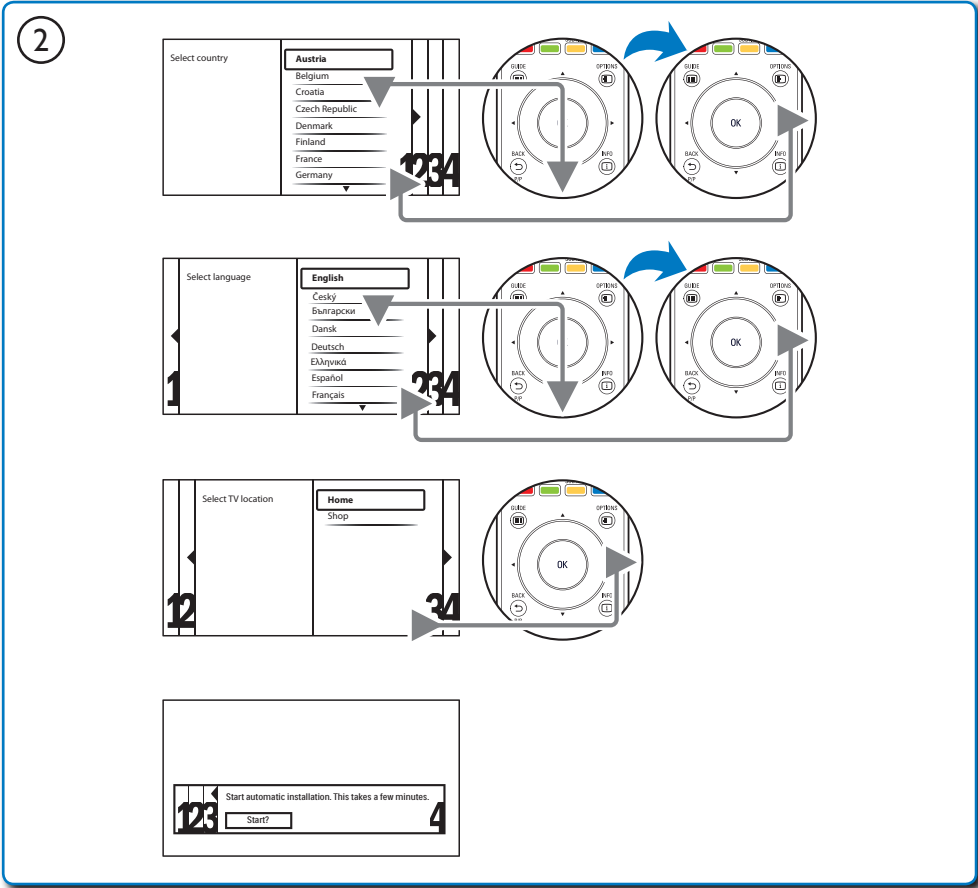

Quick

Start

PHILIPS

1

2

3

HDMI	
★★★★	
YPbPr & AUDIO L/R	
★★★	
SCART	
★★	
AUDIO L/R & VIDEO IN	
★	

Specifications are subject to change without notice
Trademarks are the property of Koninklijke Philips Electronics N.V.
or their respective owners
2009 © Koninklijke Philips Electronics N.V. All rights reserved.